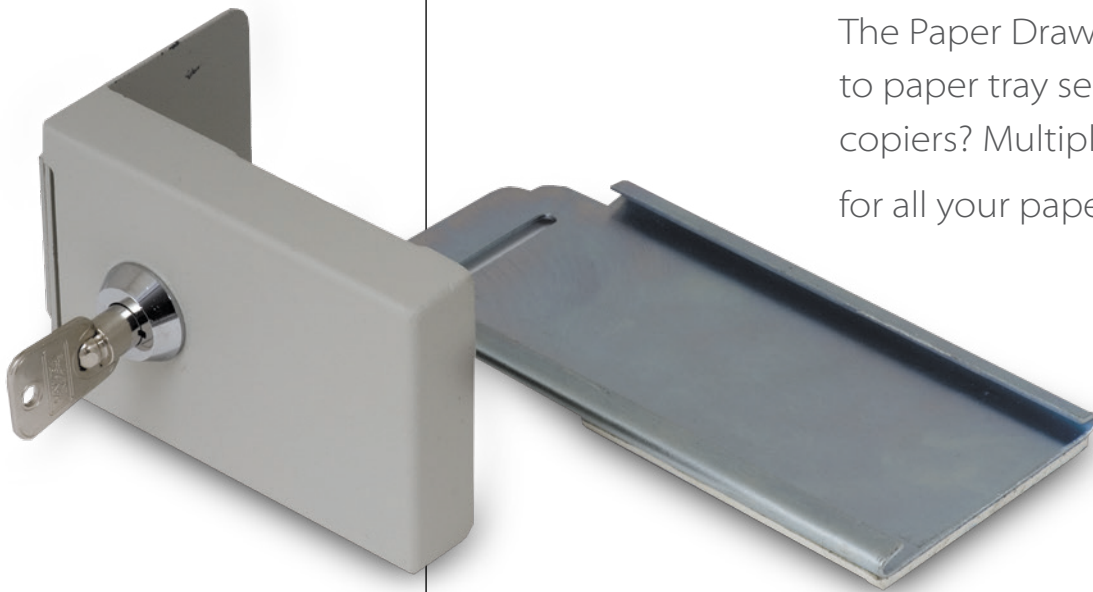

ACDL114 PAPER DRAWER LOCK

The ACDL-114 Paper tray lock fits most all copiers and MFPs and protects against unauthorized access to your paper stock. The Paper Drawer Lock is a convenient and low cost solution to paper tray security. Do you manage paper stock for multiple copiers? Multiple paper tray locks can be keyed alike – one key for all your paper security needs.

Dimensions | 6" x 6"

Shipping Weight | 3lbs.

No tools are required for installation