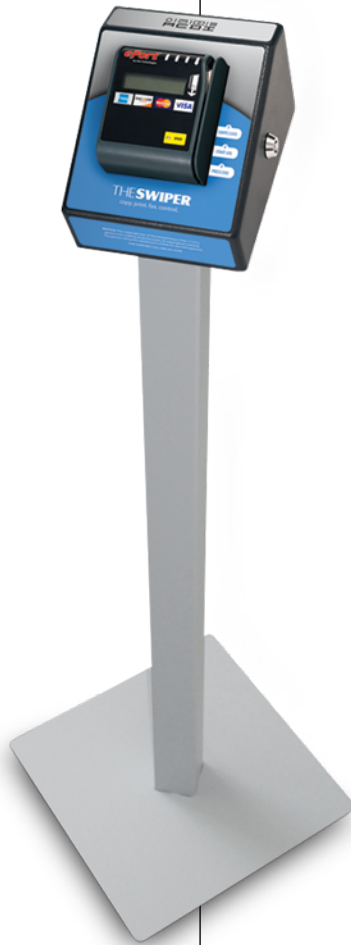

7000 EFS for EX2000 Series

For EZVend and EX2000

Height: 9"

Weight: 14lbs

**3000 PD Pedestal
for 3180 & 3080**

Height: 28"

Weight: 24lbs

SIDEKICK PEDESTAL

The CopyMate® Sidekick provides a sleek and secure mount for your ACID device. If you're concerned about compatibility, don't be; this stand is compatible with all ACID Readers and Account Management devices.

These mounts are engineered in compliance with the American Disabilities Act and are capable of being wall-mounted. Cables are completely hidden from view for a clean trouble-free look.