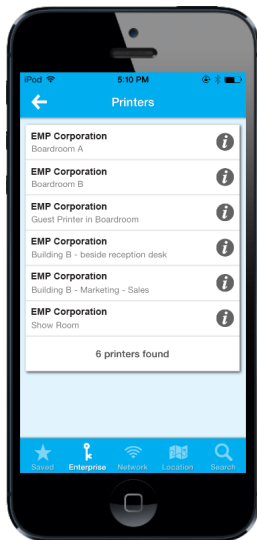

PrinterOn Enterprise Printing Workflow

Mobile Apps for Easy Searching and Printing

The PrinterOn mobile printing apps enable enterprise users to search for and print to all enabled corporate printers as well as all PrinterOn public printing locations while on-the-go. The apps in conjunction with the PrinterOn platform make finding a printer easy through various discovery methods, so no matter where a user is, they can find the printer nearest to them at any time.

Enterprise Search
Presents all authorized printers for a specific user within an organization

QR Codes
Scan QR code on printer to get printer details and save to your favorites

Print Preview
View documents before printing, choose number of copies and pages