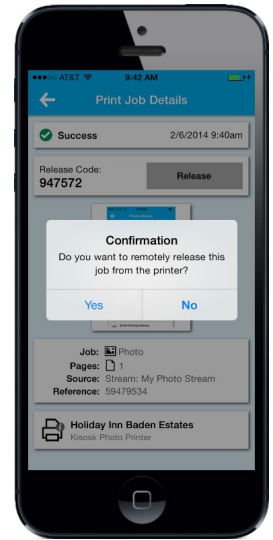

PrinterOn Enterprise Printing Workflow

Mobile Apps for Easy Searching and Printing

The PrinterOn mobile printing apps enable enterprise users to search for and print to all enabled corporate printers as well as all PrinterOn public printing locations while on-the-go. The apps in conjunction with the PrinterOn platform make finding a printer easy through various discovery methods, so no matter where a user is, they can find the printer nearest to them at any time.

Enterprise Search
Presents all authorized printers for a specific user within an organization

QR Codes
Scan QR code on printer to get printer details and save to your favorites

Print Preview
View documents before printing, choose number of copies and pages