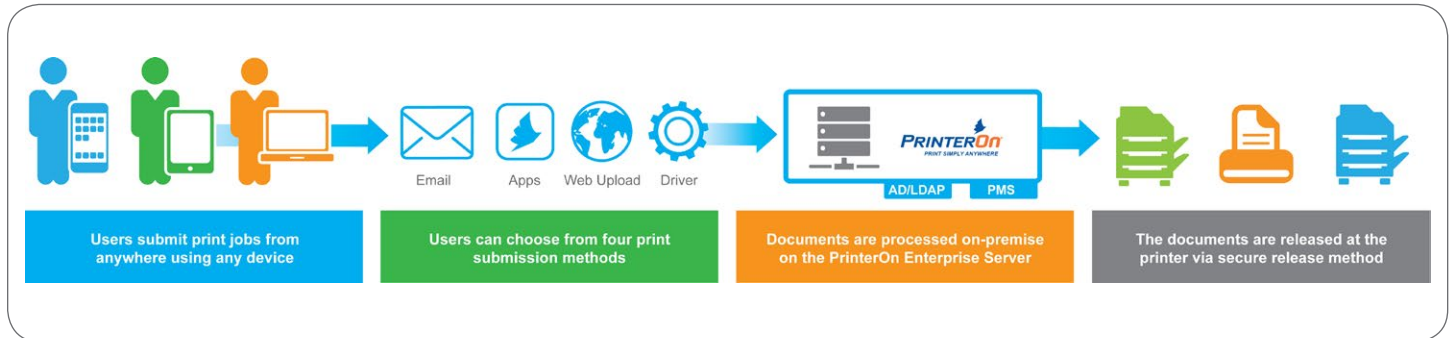

PrinterOn Enterprise Printing Workflow

Mobile Apps for Easy Searching and Printing

The PrinterOn mobile printing apps enable enterprise users to search for and print to all enabled corporate printers as well as all PrinterOn public printing locations while on-the-go. The apps in conjunction with the PrinterOn platform make finding a printer easy through various discovery methods, so no matter where a user is, they can find the printer nearest to them at any time.

Enterprise Search
Presents all authorized printers for a specific user within an organization

QR Codes
Scan QR code on printer to get printer details and save to your favorites

Print Preview
View documents before printing, choose number of copies and pages