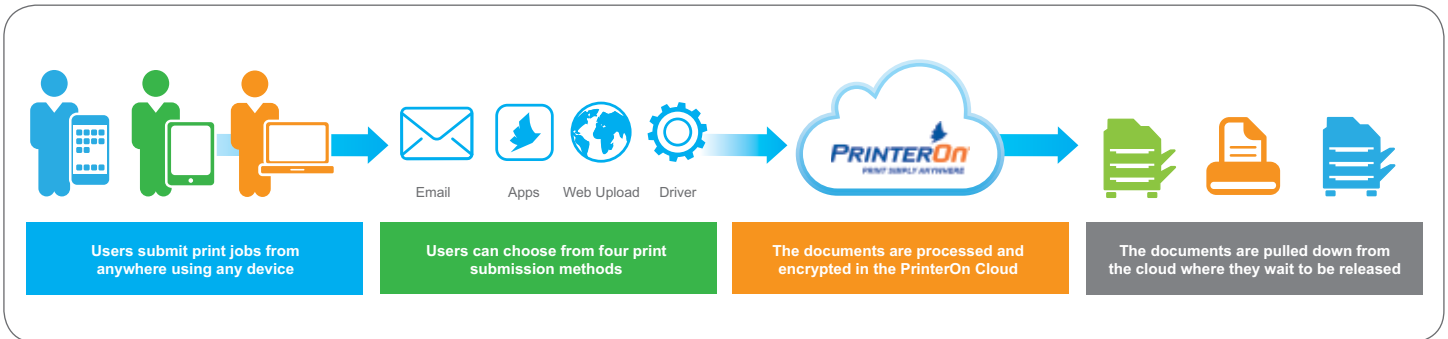

PrinterOn Mobile Printing Workflow

Mobile Apps for Easy Searching and Printing

The PrinterOn mobile printing apps make searching for and printing to corporate and public printing locations quick and easy. The apps in conjunction with the PrinterOn platform make finding a printer easy through various discovery methods, so no matter where a user is, they can find the printer nearest to them at any time.