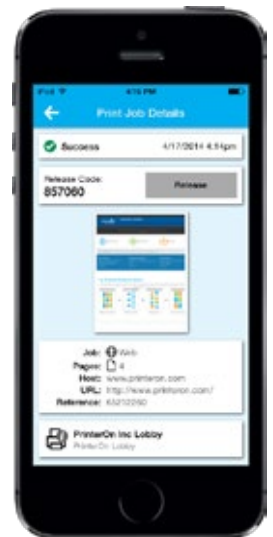

PrinterOn Mobile Printing Workflow

Mobile Apps for Easy Searching and Printing

The PrinterOn mobile printing apps make searching for and printing to corporate and public printing locations quick and easy. The apps in conjunction with the PrinterOn platform make finding a printer easy through various discovery methods, so no matter where a user is, they can find the printer nearest to them at any time.

Location

Uses the GPS function of a device to show PrinterOn enabled printers nearby

QR Codes

Scan QR code on printer to get printer details and save to your favorites

Print Preview

View documents before printing, choose number of copies and pages