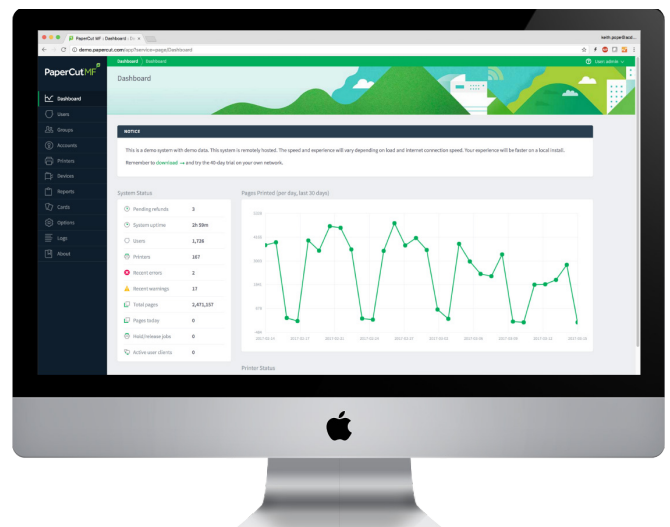

Number of Public & Private K-12 Schools in the US – NCES

131,962

Number of 2 & 4 Year Colleges in the US- NCES

9,248

2016-17 expenditures for public elementary and secondary schools – Projected NCES

$584 Billion

EDUCATION MARKET

PAIN POINTS >

Cost Savings

Accountability

Security

Accessibility

my student account

cbord

Heartland
Payment Systems

COST SAVINGS

CAMPUS CARD INTEGRATION

Campus card systems are popular among larger universities and colleges, where student cards may function as identification as well as payment for various campus services such as food, parking and book shops. PaperCut integrates with several leading campus card systems, providing the opportunity to allow students to pay for printing using their campus card.

More Cost Savings features:

- Shared Accounts
- System Health Monitoring
- Payment Gateways
- Pay for Print Hardware

ACCOUNTABILITY

WEB-BASED ADMINISTRATION

PaperCut makes it easy to manage your devices, networked or non-networked, without the complexity. Instantly see who is printing, what they are printing, when they printed and on which device. View the central dashboard, any one of the 80 pre-built reports and the document archive.

More Accountability features:

- Print Release
- 80+ Reports
- Quota Printing
- Print Policies