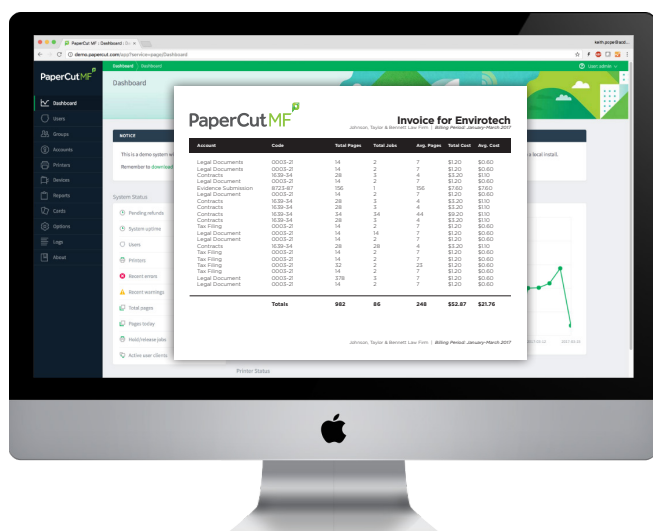

Legal Vertical

PaperCut^{MF}

Print Management Solutions | Legal

The trends in the broader legal industry all play favorably for increasing spending on software solutions, especially in the corporate legal departments.

Number of Law Firms in the US

450,000

2016 US Law Firms Revenue

$292 Billion

Spent Annually on Legal Software

$3 Billion

Entire Legal Software Total Addressable Market

$16 Billion

Source: Mitratech

LEGAL MARKET

PAIN POINTS >

Cost Savings

Accountability

Security

Accessibility

COST SAVINGS CLIENT BILLING

PaperCut MF's powerful Client Billing feature empowers legal administrators to allocate print, copy, scan and fax expenses to their clients. PaperCut MF makes it simple with direct account selection popups on all networked and non-networked devices alike.

More Cost Savings features:

- Account Selection Copy, Scan, Fax
- Account Selection Print
- Billing System Integration

ACCOUNTABILITY WEB-BASED ADMINISTRATION

PaperCut makes it easy to manage your devices, networked or non-networked, without the complexity. Instantly see who is printing, what they are printing, when they printed, and on which device. View the central dashboard, any one of the 80 pre-built reports, and the document archive.

More Accountability features:

- Print Release
- 80+ Reports
- Rules Based Routing