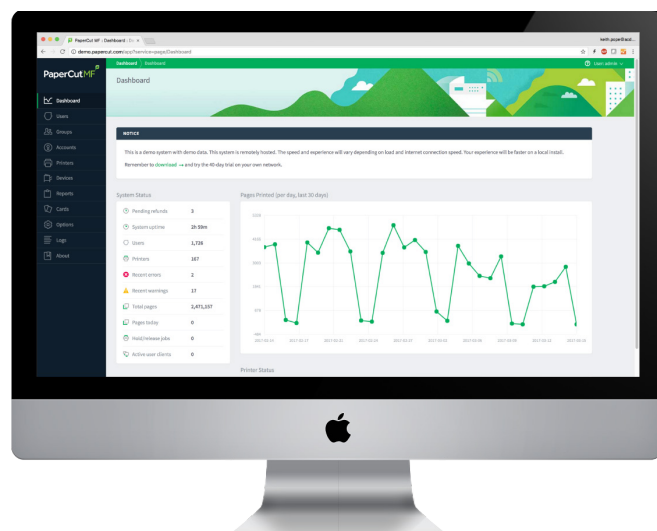

Legal Vertical

PaperCut^{MF}

Print Management Solutions | Legal

The trends in the broader legal industry all play favorably for increasing spending on software solutions, especially in the corporate legal departments.

Number of Law Firms in the US

450,000

2016 US Law Firms Revenue

$292 Billion

Spent Annually on Legal Software

$3 Billion

Entire Legal Software Total Addressable Market

$16 Billion

Source: Mitratech

LEGAL MARKET

PAIN POINTS >

Cost Savings

Accountability

Security

Accessibility

COST SAVINGS CLIENT BILLING

PaperCut MF's powerful Client Billing feature empowers legal administrators to allocate print, copy, scan and fax expenses to their clients. PaperCut MF makes it simple with direct account selection popups on all networked and non-networked devices alike.

More Cost Savings features:

- Account Selection Copy, Scan, Fax
- Account Selection Print
- Billing System Integration

ACCOUNTABILITY WEB-BASED ADMINISTRATION

PaperCut makes it easy to manage your devices, networked or non-networked, without the complexity. Instantly see who is printing, what they are printing, when they printed, and on which device. View the central dashboard, any one of the 80 pre-built reports, and the document archive.

More Accountability features:

- Print Release
- 80+ Reports
- Rules Based Routing